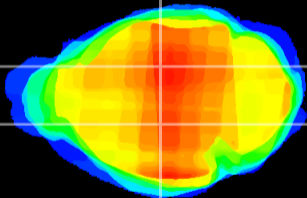

Coronal

Sagittal-R

Sagittal-L

ViBrism: CX21489
Horizontal

VPM/VPL