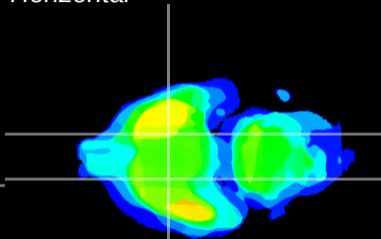

Coronal

Sagittal-R

Sagittal-L

ViBrism: CX21501
Horizontal

S0