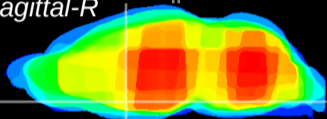

Coronal

Sagittal-R

Sagittal-L

ViBriSM: CX21578
Horizontal

MPA