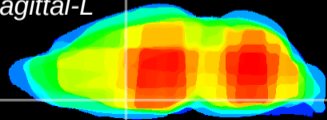

Coronal

Sagittal-R

Sagittal-L

ViBriSM: CX21578
Horizontal

MPA