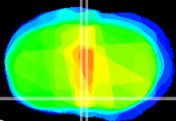

Coronal

Sagittal-R

Sagittal-L

ViBriSM: CX21578
Horizontal

MPA