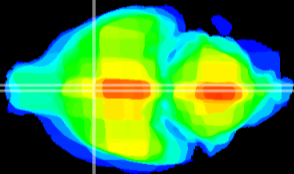

Coronal

Sagittal-R

Sagittal-L

ViBriSM: CX21578
Horizontal

MPA