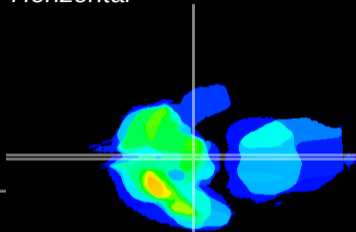

Coronal

Sagittal-R

Sagittal-L

ViBrism: CX21586
Horizontal

ME