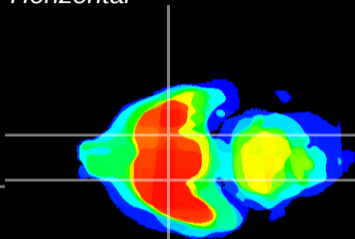

Coronal

Sagittal-R

Sagittal-L

ViBrism: CX21628
Horizontal

S0