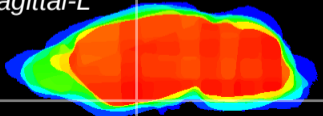

Coronal

Sagittal-R

Sagittal-L

ViBrism: CX21628
Horizontal

S0