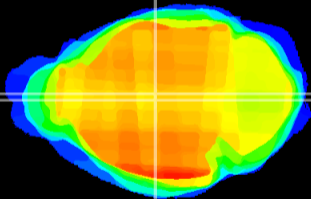

Coronal

Sagittal-R

Sagittal-L

ViBrism: CX21674
Horizontal

MD