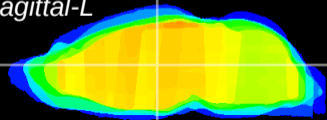

Coronal

Sagittal-R

Sagittal-L

ViBrism: CX21674
Horizontal

MD