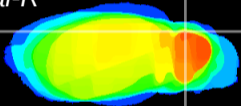

Coronal

Sagittal-R

Sagittal-L

ViBrism: CX21733
Horizontal

Cb lobe