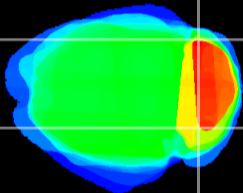

Coronal

Sagittal-R

Sagittal-L

ViBrism: CX21760
Horizontal

Cb lobe