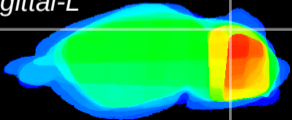

Coronal

Sagittal-R

Sagittal-L

ViBrism: CX21760
Horizontal

Cb lobe