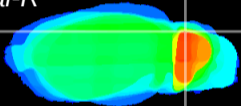

Coronal

Sagittal-R

Sagittal-L

ViBrism: CX21760
Horizontal

Cb lobe