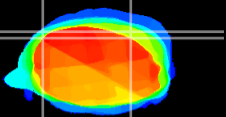

Coronal

Sagittal-R

Sagittal-L

ViBrism: CX21760
Horizontal

Cb lobe