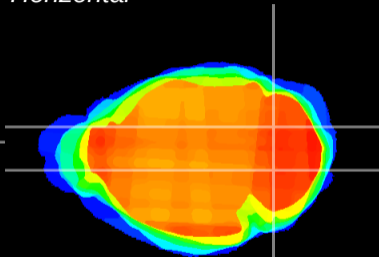

Coronal

Sagittal-R

Sagittal-L

ViBrism: CX21858
Horizontal

Cb nucleus