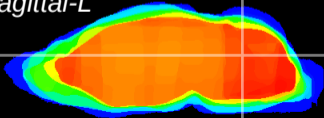

Coronal

Sagittal-R

Sagittal-L

ViBrism: CX21858
Horizontal

Cb nucleus