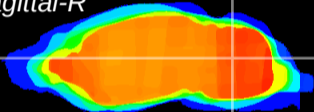

Coronal

Sagittal-R

Sagittal-L

ViBrism: CX21858
Horizontal

Cb nucleus