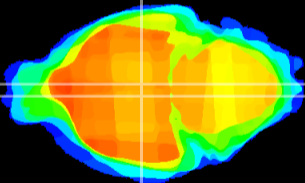

Coronal

Sagittal-R

Sagittal-L

ViBrism: CX21894
Horizontal

DM