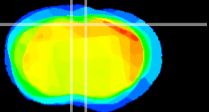

Coronal

Sagittal-R

Sagittal-L

ViBrism: CX21897
Horizontal

Cx motor