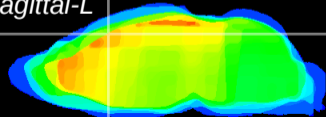

Coronal

Sagittal-R

Sagittal-L

ViBrism: CX21897
Horizontal

Cx motor