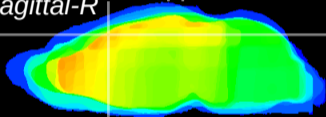

Coronal

Sagittal-R

Sagittal-L

ViBrism: CX21897
Horizontal

Cx motor