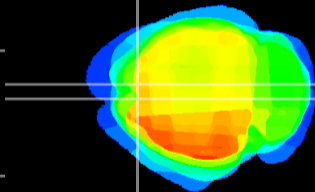

Coronal

Sagittal-R

Sagittal-L

ViBrism: CX21897
Horizontal

Cx motor