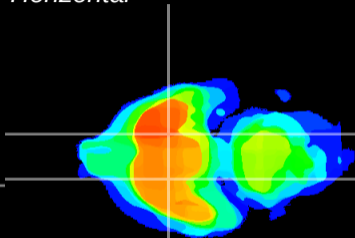

Coronal

Sagittal-R

Sagittal-L

ViBrism: CX21908
Horizontal

S0