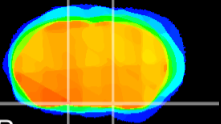

Coronal

Sagittal-R

Sagittal-L

ViBrism: CX21908
Horizontal

S0