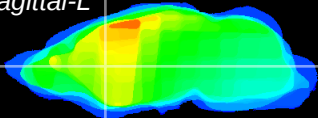

Coronal

Sagittal-R

Sagittal-L

ViBriSM: CX22022
Horizontal

CPU medial