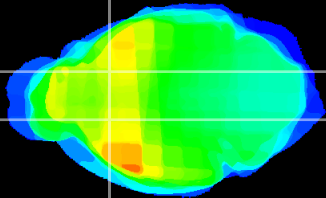

Coronal

Sagittal-R

Sagittal-L

ViBriSM: CX22022
Horizontal

CPU medial