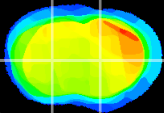

Coronal

Sagittal-R

Sagittal-L

ViBriSM: CX22022
Horizontal

CPU medial