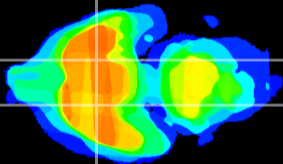

Coronal

Sagittal-R

Sagittal-L

ViBrism: CX22216
Horizontal

S0