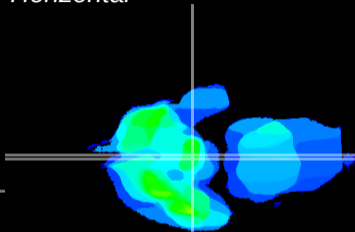

*Coronal*

*Sagittal-R*

*Sagittal-L*

ViBrism: CX22302  
*Horizontal*

ME