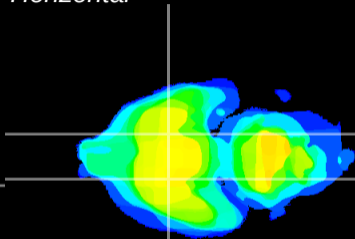

Coronal

Sagittal-R

Sagittal-L

ViBrism: CX22309
Horizontal

S0