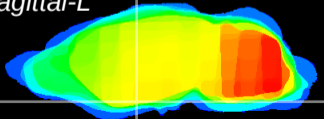

Coronal

Sagittal-R

Sagittal-L

ViBrism: CX22309
Horizontal

S0