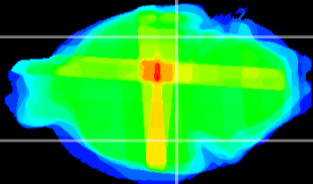

Coronal

Sagittal-R

Sagittal-L

ViBrism: CX22327
Horizontal

ventral S