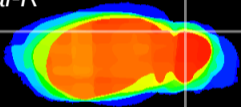

Coronal

Sagittal-R

Sagittal-L

ViBrism: CX22345
Horizontal

Cb lobe