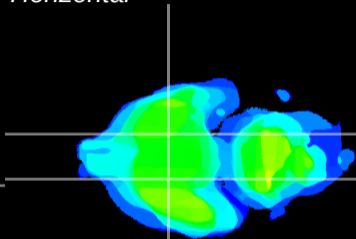

Coronal

Sagittal-R

Sagittal-L

ViBrism: CX22445
Horizontal

S0