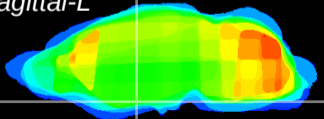

Coronal

Sagittal-R

Sagittal-L

ViBrism: CX22445
Horizontal

S0