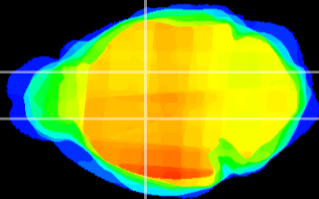

Coronal

Sagittal-R

Sagittal-L

ViBrism: CX22478
Horizontal

VA/VL