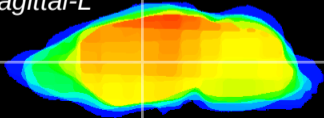

Coronal

Sagittal-R

Sagittal-L

ViBrism: CX22478
Horizontal

VA/VL