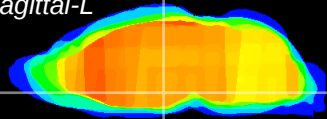

Coronal

Sagittal-R

Sagittal-L

ViBrism: CX22605
Horizontal

DM