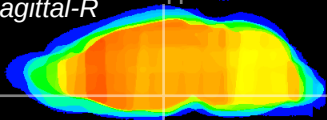

Coronal

Sagittal-R

Sagittal-L

ViBrism: CX22605
Horizontal

DM