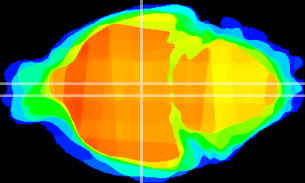

Coronal

Sagittal-R

Sagittal-L

ViBrism: CX22605
Horizontal

DM