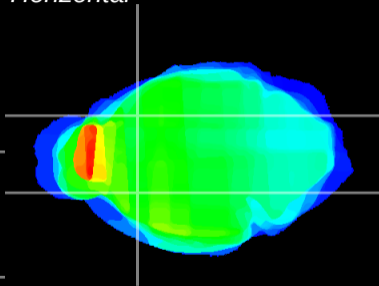

Coronal

Sagittal-R

Sagittal-L

ViBrism: CX22727
Horizontal

CPU lateral