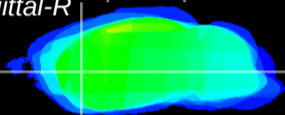

Coronal

Sagittal-R

Sagittal-L

ViBrism: CX22727
Horizontal

CPU lateral