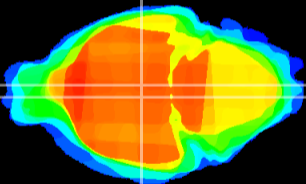

Coronal

Sagittal-R

Sagittal-L

ViBrism: CX22829
Horizontal

DM