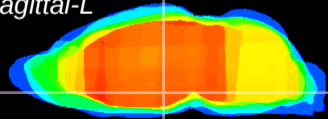

Coronal

Sagittal-R

Sagittal-L

ViBrism: CX22829
Horizontal

DM