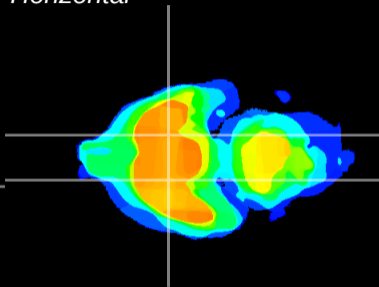

Coronal

Sagittal-R

Sagittal-L

ViBrism: CX22833  
Horizontal

S0