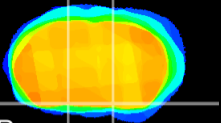

Coronal

Sagittal-R

Sagittal-L

ViBrism: CX22833  
Horizontal

S0