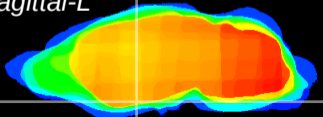

Coronal

Sagittal-R

Sagittal-L

ViBrism: CX22833  
Horizontal

S0