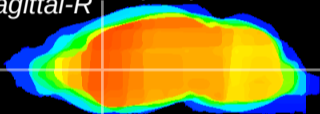

Coronal

Sagittal-R

Sagittal-L

ViBriSM: CX22839
Horizontal

CPU medial