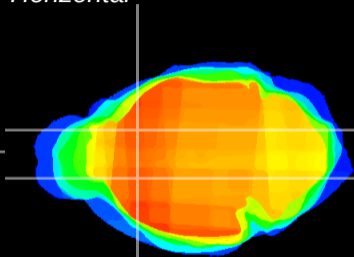

Coronal

Sagittal-R

Sagittal-L

ViBriSM: CX22839
Horizontal

CPU medial