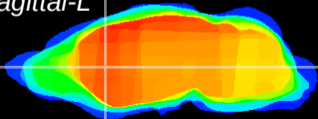

Coronal

Sagittal-R

Sagittal-L

ViBriSM: CX22839
Horizontal

CPU medial