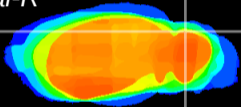

Coronal

Sagittal-R

Sagittal-L

ViBrism: CX22857
Horizontal

Cb lobe