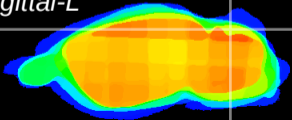

Coronal

Sagittal-R

Sagittal-L

ViBrism: CX22857
Horizontal

Cb lobe