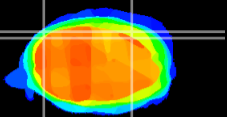

Coronal

Sagittal-R

Sagittal-L

ViBrism: CX22857
Horizontal

Cb lobe