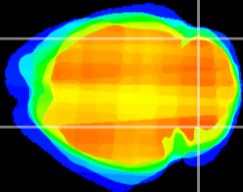

Coronal

Sagittal-R

Sagittal-L

ViBrism: CX22857
Horizontal

Cb lobe