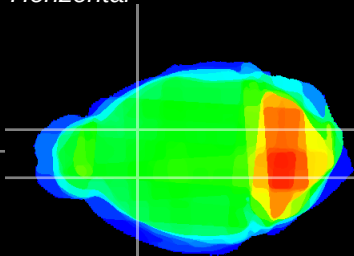

Coronal

Sagittal-R

Sagittal-L

ViBrism: CX22929
Horizontal

CPU medial