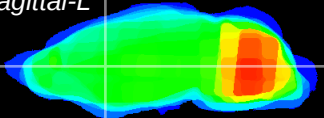

Coronal

Sagittal-R

Sagittal-L

ViBrism: CX22929
Horizontal

CPU medial