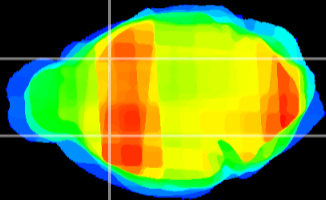

Coronal

Sagittal-R

Sagittal-L

ViBriSM: CX23055  
Horizontal

CPU lateral