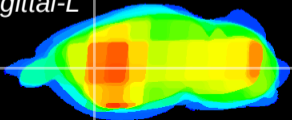

Coronal

Sagittal-R

Sagittal-L

ViBriSM: CX23055  
Horizontal

CPU lateral