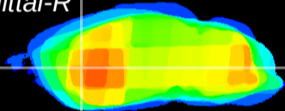

Coronal

Sagittal-R

Sagittal-L

ViBriSM: CX23055  
Horizontal

CPU lateral