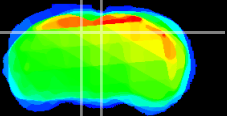

Coronal

Sagittal-R

Sagittal-L

ViBrism: CX23065
Horizontal

SC