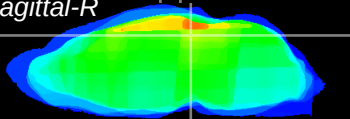

Coronal

Sagittal-R

Sagittal-L

ViBrism: CX23065
Horizontal

SC