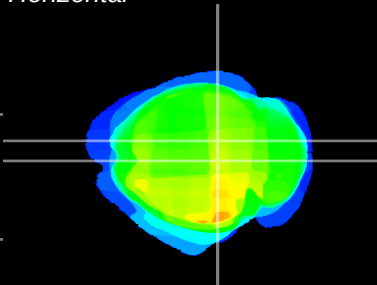

Coronal

Sagittal-R

Sagittal-L

ViBrism: CX23065
Horizontal

SC