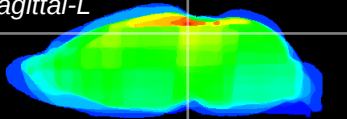

Coronal

Sagittal-R

Sagittal-L

ViBrism: CX23065
Horizontal

SC