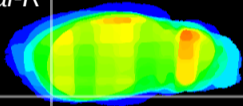

Coronal

Sagittal-R

Sagittal-L

ViBrism: CX23076
Horizontal

Pir