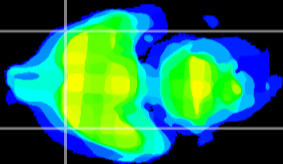

Coronal

Sagittal-R

Sagittal-L

ViBrism: CX23076
Horizontal

Pir