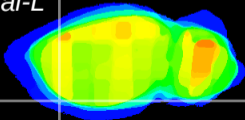

Coronal

Sagittal-R

Sagittal-L

ViBrism: CX23076
Horizontal

Pir