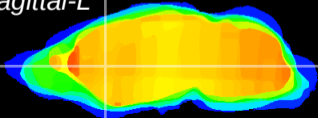

Coronal

Sagittal-R

Sagittal-L

ViBrism: CX23244
Horizontal

CPU medial