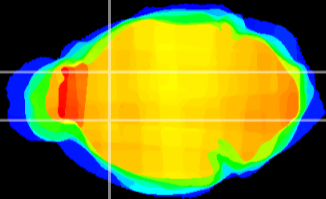

Coronal

Sagittal-R

Sagittal-L

ViBrism: CX23244
Horizontal

CPU medial