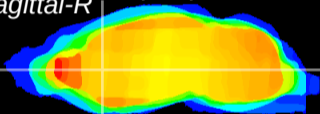

Coronal

Sagittal-R

Sagittal-L

ViBrism: CX23244
Horizontal

CPU medial