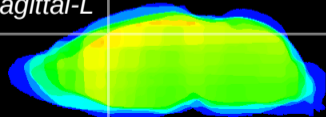

Coronal

Sagittal-R

Sagittal-L

ViBrism: CX23261
Horizontal

Cx motor