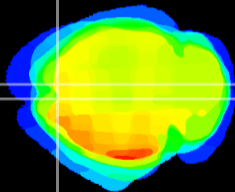

Coronal

Sagittal-R

Sagittal-L

ViBrism: CX23261
Horizontal

Cx motor