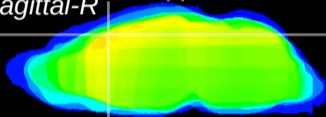

Coronal

Sagittal-R

Sagittal-L

ViBrism: CX23261
Horizontal

Cx motor