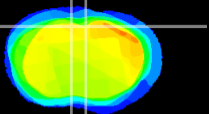

Coronal

Sagittal-R

Sagittal-L

ViBrism: CX23261
Horizontal

Cx motor