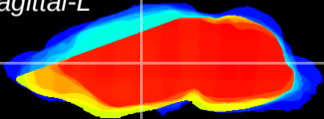

Coronal

Sagittal-R

Sagittal-L

ViBriSM: CX23314
Horizontal

VA/VL