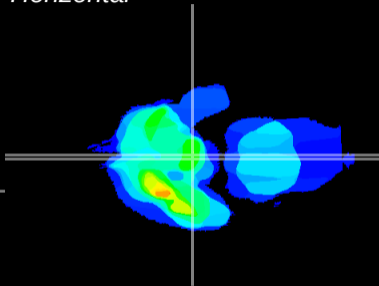

Coronal

Sagittal-R

Sagittal-L

ViBrism: CX23357
Horizontal

ME