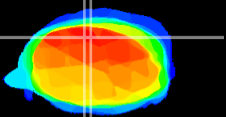

Coronal

Sagittal-R

Sagittal-L

ViBrism: CX23377
Horizontal

Cb vermis