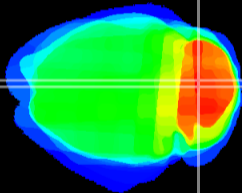

Coronal

Sagittal-R

Sagittal-L

ViBrism: CX23377
Horizontal

Cb vermis