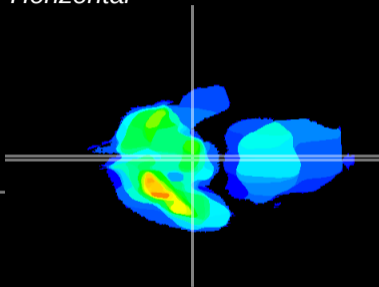

Coronal

Sagittal-R

Sagittal-L

ViBrism: CX23427
Horizontal

ME