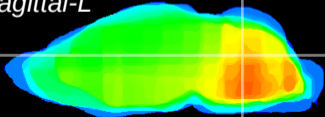

Coronal

Sagittal-R

Sagittal-L

ViBrism: CX23449
Horizontal

Cb nucleus