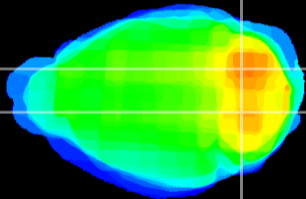

Coronal

Sagittal-R

Sagittal-L

ViBrism: CX23449
Horizontal

Cb nucleus