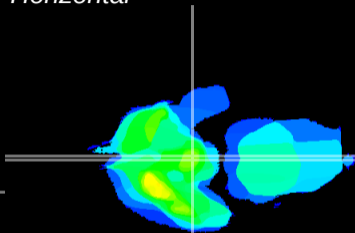

Coronal

Sagittal-R

Sagittal-L

ViBrism: CX23655
Horizontal

ME