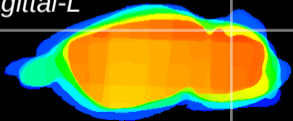

*Coronal*

*Sagittal-R*

*Sagittal-L*

ViBrism: CX23680  
*Horizontal*

Cb lobe