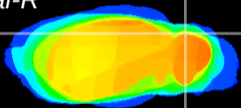

*Coronal*

*Sagittal-R*

*Sagittal-L*

ViBrism: CX23680  
*Horizontal*

Cb lobe