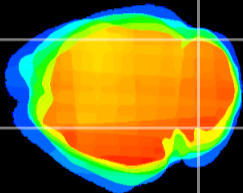

*Coronal*

*Sagittal-R*

*Sagittal-L*

ViBrism: CX23680  
*Horizontal*

Cb lobe