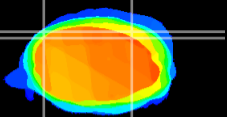

*Coronal*

*Sagittal-R*

*Sagittal-L*

ViBrism: CX23680  
*Horizontal*

Cb lobe