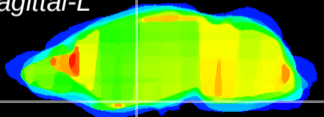

Coronal

Sagittal-R

Sagittal-L

ViBrism: CX23745
Horizontal

S0