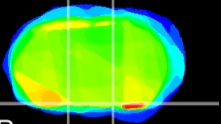

Coronal

Sagittal-R

Sagittal-L

ViBrism: CX23745
Horizontal

S0