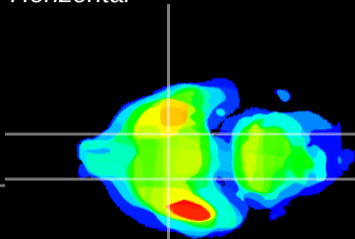

Coronal

Sagittal-R

Sagittal-L

ViBrism: CX23745
Horizontal

S0