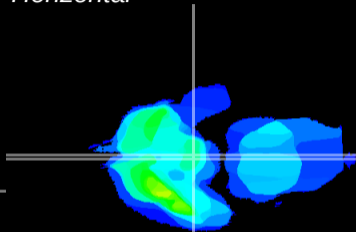

Coronal

Sagittal-R

Sagittal-L

ViBrism: CX24085
Horizontal

ME