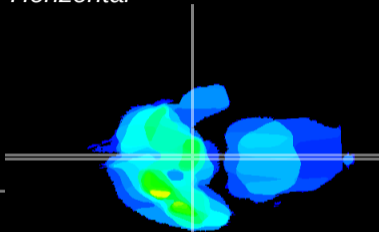

Coronal

Sagittal-R

Sagittal-L

ViBrism: CX24133
Horizontal

ME