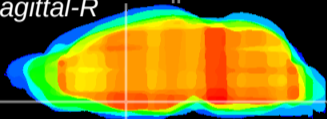

Coronal

Sagittal-R

Sagittal-L

ViBriSM: CX24443  
Horizontal

MPA