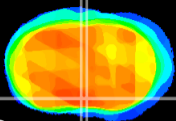

Coronal

Sagittal-R

Sagittal-L

ViBriSM: CX24443  
Horizontal

MPA