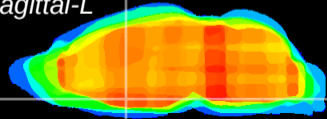

Coronal

Sagittal-R

Sagittal-L

ViBriSM: CX24443  
Horizontal

MPA