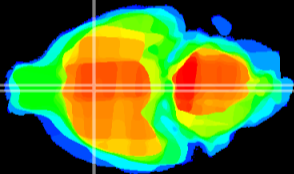

Coronal

Sagittal-R

Sagittal-L

ViBriSM: CX24443  
Horizontal

MPA