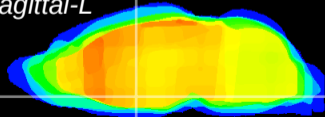

Coronal

Sagittal-R

Sagittal-L

ViBriSM: CX24522  
Horizontal

SPa dorsal