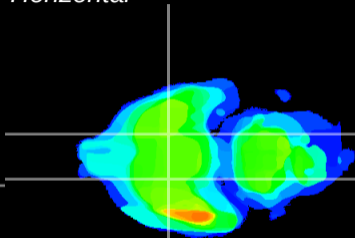

Coronal

Sagittal-R

Sagittal-L

ViBrism: CX24705
Horizontal

S0