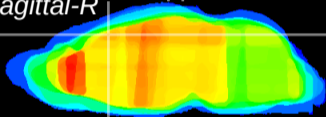

Coronal

Sagittal-R

Sagittal-L

ViBris: CX24788  
Horizontal

Cx motor