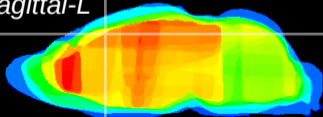

Coronal

Sagittal-R

Sagittal-L

ViBris: CX24788  
Horizontal

Cx motor