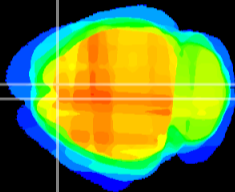

Coronal

Sagittal-R

Sagittal-L

ViBris: CX24788  
Horizontal

Cx motor