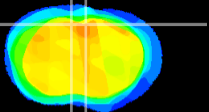

Coronal

Sagittal-R

Sagittal-L

ViBris: CX24788  
Horizontal

Cx motor