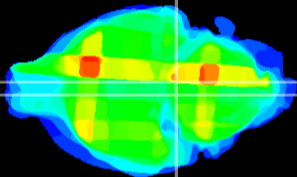

Coronal

Sagittal-R

Sagittal-L

ViBrism: CX24834
Horizontal

Pn