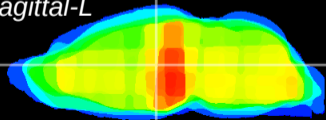

Coronal

Sagittal-R

Sagittal-L

ViBrism: CX24987
Horizontal

MD