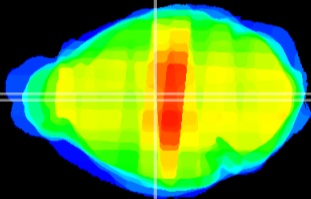

Coronal

Sagittal-R

Sagittal-L

ViBrism: CX24987
Horizontal

MD