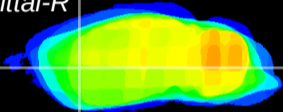

Coronal

Sagittal-R

Sagittal-L

ViBriSM: CX24991
Horizontal

CPU lateral