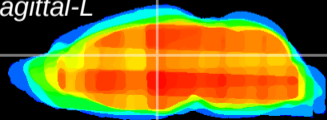

Coronal

Sagittal-R

Sagittal-L

ViBrism: CX25030
Horizontal

Hb