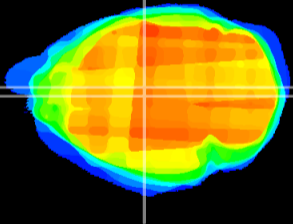

Coronal

Sagittal-R

Sagittal-L

ViBrism: CX25030
Horizontal

Hb