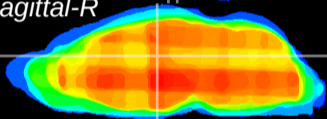

Coronal

Sagittal-R

Sagittal-L

ViBrism: CX25030
Horizontal

Hb